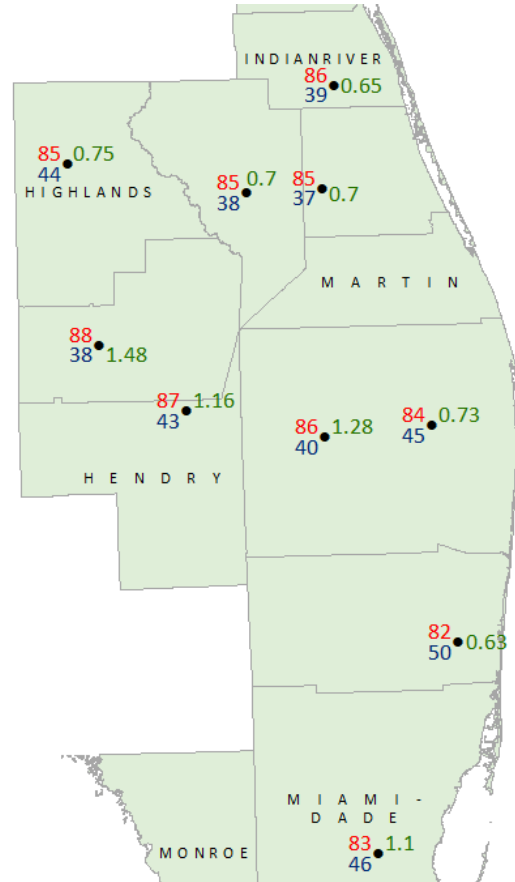

## Weekly Temperature & Rainfall Data from FAWN Stations by District

Northwest District

Central District

Northeast District

● 7-day rainfall (inches)   ● 7-day Maximum Temperature (°F)   ● 7-day Minimum Temperature (°F)

### Southwest District

### Southeast District

● 7-day rainfall (inches)    ● 7-day Maximum Temperature (°F)    ● 7-day Minimum Temperature (°F)