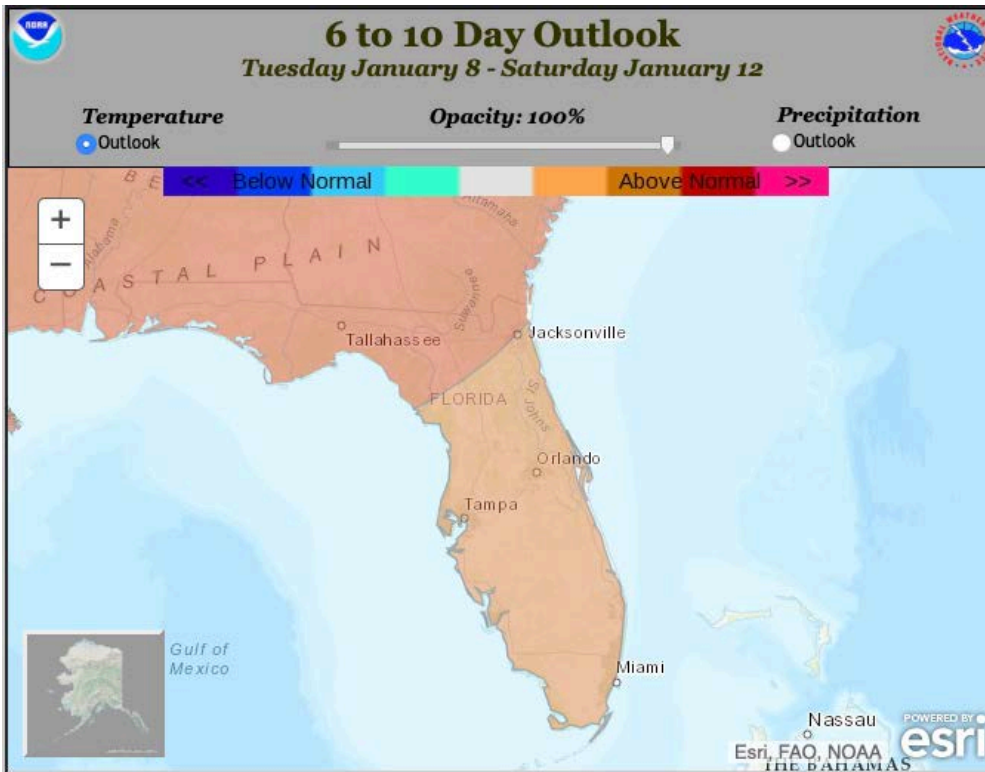

### Southeast District

● 7-day rainfall (inches)    ● 7-day Maximum Temperature (°F)    ● 7-day Minimum Temperature (°F)

## NWS 6-10 DAY OUTLOOKS

NWS 6-10 day Rainfall Outlook

NWS 6-10 day Temperature Outlook