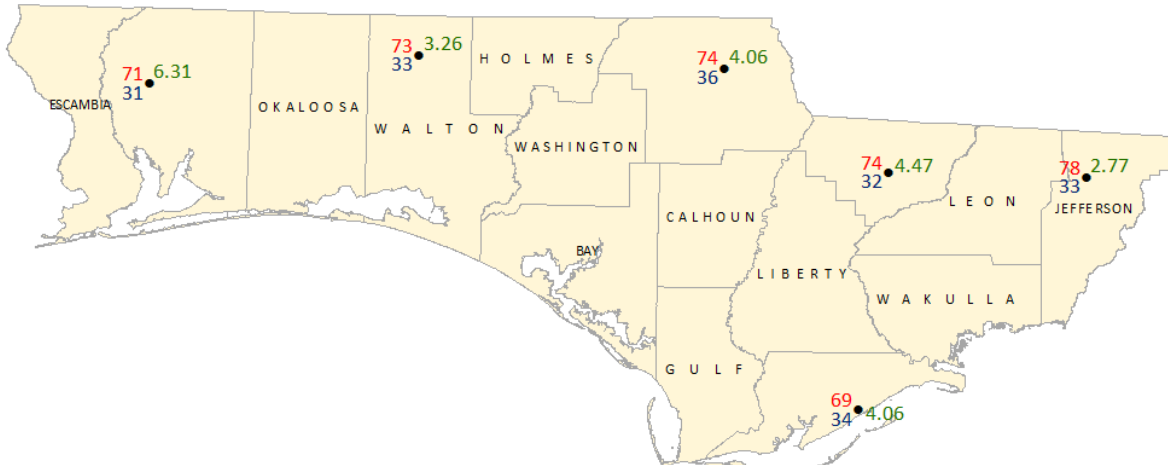

# Extension Agricultural Weather Report

December 17th, 2018 - December 31st, 2018

## Weekly Temperature & Rainfall Data from FAWN Stations by District

Northwest District

Central District

Northeast District

● 7-day rainfall (inches)   ● 7-day Maximum Temperature (°F)   ● 7-day Minimum Temperature (°F)

### Southwest District

### Southeast District

● 7-day rainfall (inches)    ● 7-day Maximum Temperature (°F)    ● 7-day Minimum Temperature (°F)