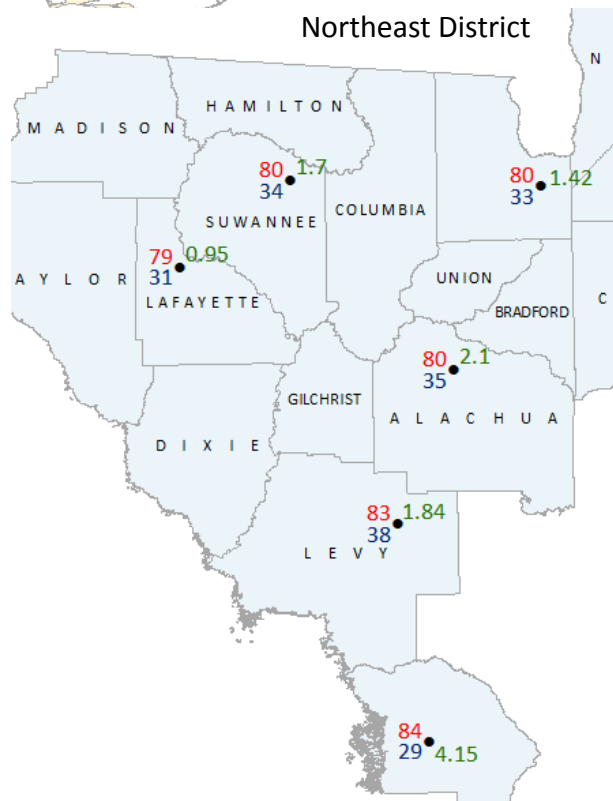

## Weekly Temperature & Rainfall Data from FAWN Stations by District

Northwest District

Central District

Northeast District

● 7-day rainfall (inches)   ● 7-day Maximum Temperature (°F)   ● 7-day Minimum Temperature (°F)

### Southwest District

### Southeast District

● 7-day rainfall (inches)    ● 7-day Maximum Temperature (°F)    ● 7-day Minimum Temperature (°F)