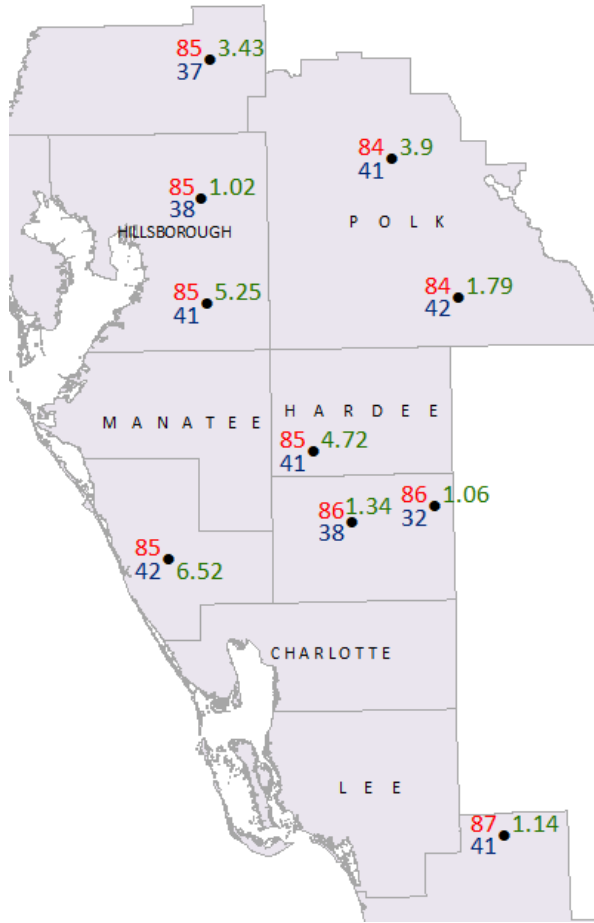

## Weekly Temperature & Rainfall Data from FAWN Stations by District

Northwest District

Central District

Northeast District

● 7-day rainfall (inches)   ● 7-day Maximum Temperature (°F)   ● 7-day Minimum Temperature (°F)

### Southwest District

### Southeast District

● 7-day rainfall (inches)    ● 7-day Maximum Temperature (°F)    ● 7-day Minimum Temperature (°F)