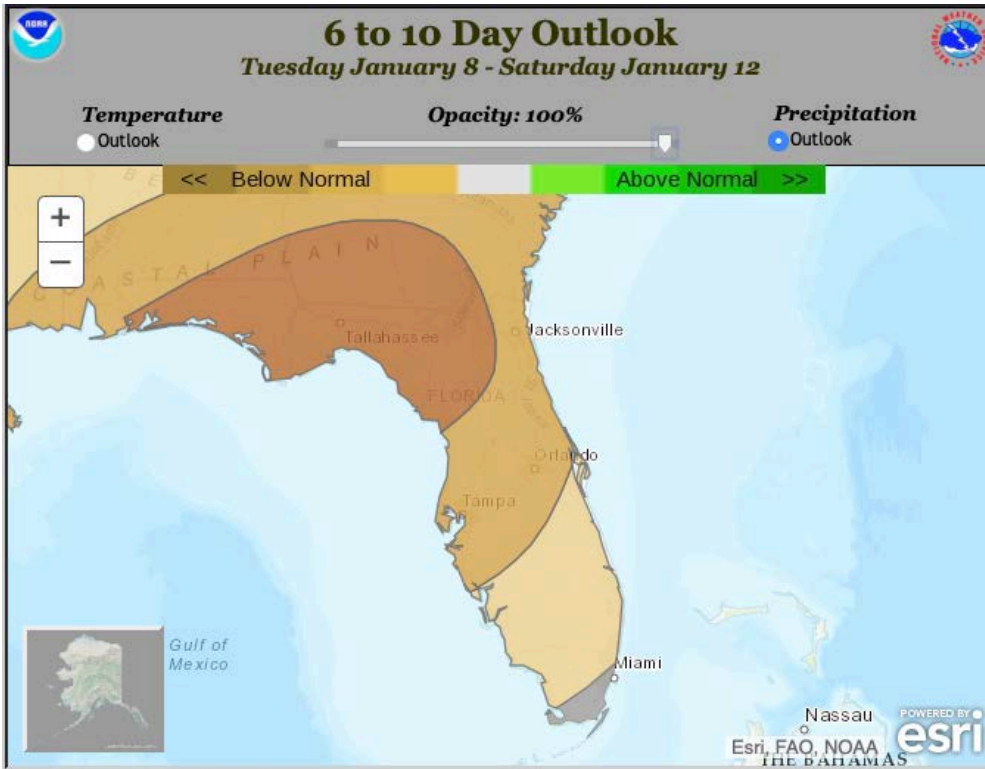

NWS 6-10 DAY OUTLOOKS

NWS 6-10 day Rainfall Outlook