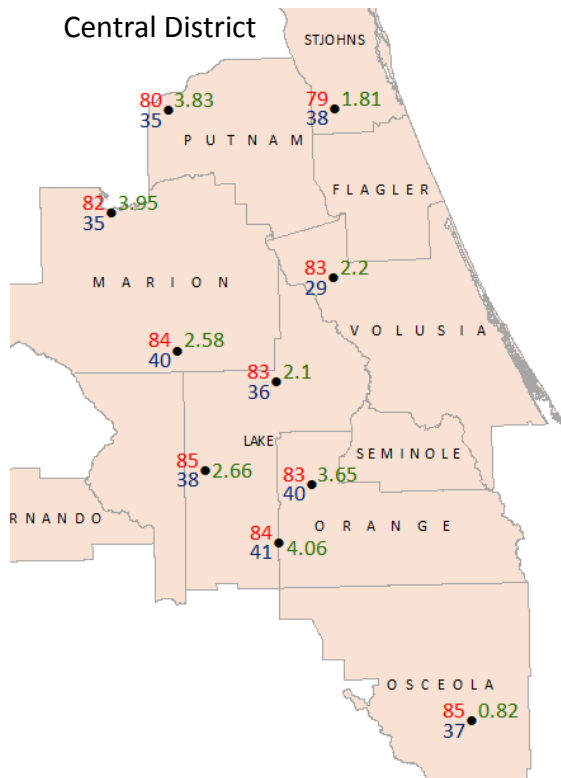

# Extension Agricultural Weather Report

December 17th, 2018 - December 31st, 2018

## Weekly Temperature & Rainfall Data from FAWN Stations by District

Northwest District

Central District

Northeast District

● 7-day rainfall (inches)   ● 7-day Maximum Temperature (°F)   ● 7-day Minimum Temperature (°F)

### Southwest District

### Southeast District

● 7-day rainfall (inches)    ● 7-day Maximum Temperature (°F)    ● 7-day Minimum Temperature (°F)